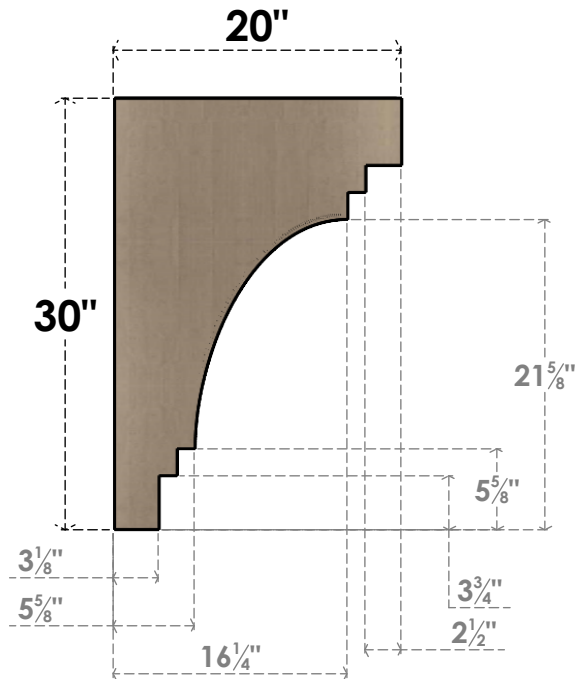

# ITEM NUMBER: CORU10X20X30PECRCPR

10"W X 20"D X 30"H SERIES 2 CLASSIC PESCADERO ROUGH CEDAR  
TIMBERTHANE FAUX WOOD CORBEL, PRIMED

**SIDE PROFILE**

**FRONT PROFILE**

**ISOMETRIC**

EKENA MILLWORK  
2300 WEST MAIN ST.  
CLARKSVILLE, TX 75426  
TOLL FREE: 866-607-0453  
WWW.EKENAMILLWORK.COM

NOTES

1. INSTALLATION TO BE COMPLETED IN ACCORDANCE WITH MANUFACTURER'S SPECIFICATIONS.
2. DRAWING MAY NOT BE TO SCALE
3. THIS DRAWING IS INTENDED FOR DESIGN AND PLANNING PURPOSES ONLY.
4. ALL INFORMATION CONTAINED HEREIN WAS CURRENT AT THE TIME OF DEVELOPMENT BUT MUST BE REVIEWED AND APPROVED BY THE PRODUCT MANUFACTURER TO BE CONSIDERED ACCURATE.
5. TIMBERTHANE ARCHITECTURAL PRODUCTS ARE MADE FROM HIGH DENSITY URETHANE AND COME FACTORY PRIMED