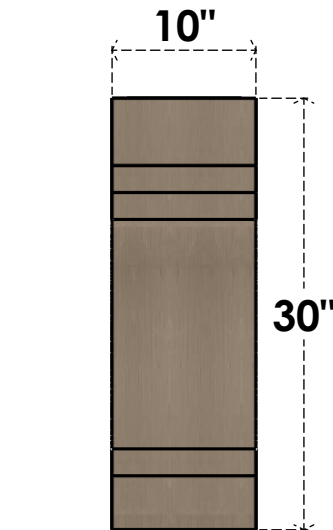

# ITEM NUMBER: CORU10X20X30PECRCPR

10"W X 20"D X 30"H SERIES 2 CLASSIC PESCADERO ROUGH CEDAR  
TIMBERTHANE FAUX WOOD CORBEL, PRIMED

**SIDE PROFILE**

**FRONT PROFILE**

**ISOMETRIC**

EKENA MILLWORK  
2300 WEST MAIN ST.  
CLARKSVILLE, TX 75426  
TOLL FREE: 866-607-0453  
WWW.EKENAMILLWORK.COM

NOTES

1. INSTALLATION TO BE COMPLETED IN ACCORDANCE WITH MANUFACTURER'S SPECIFICATIONS.
2. DRAWING MAY NOT BE TO SCALE
3. THIS DRAWING IS INTENDED FOR DESIGN AND PLANNING PURPOSES ONLY.
4. ALL INFORMATION CONTAINED HEREIN WAS CURRENT AT THE TIME OF DEVELOPMENT BUT MUST BE REVIEWED AND APPROVED BY THE PRODUCT MANUFACTURER TO BE CONSIDERED ACCURATE.
5. TIMBERTHANE ARCHITECTURAL PRODUCTS ARE MADE FROM HIGH DENSITY URETHANE AND COME FACTORY PRIMED