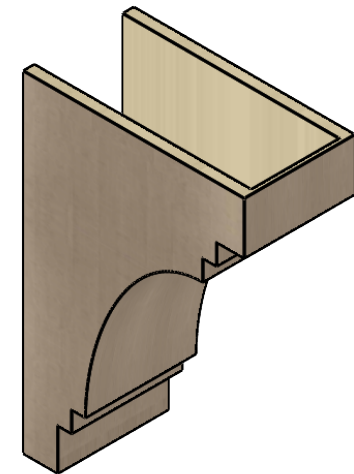

# ITEM NUMBER: CORU10X20X30PECRCPR

10"W X 20"D X 30"H SERIES 2 CLASSIC PESCADERO ROUGH CEDAR  
TIMBERTHANE FAUX WOOD CORBEL, PRIMED

**SIDE PROFILE**

**FRONT PROFILE**

**ISOMETRIC**

EKENA MILLWORK  
2300 WEST MAIN ST.  
CLARKSVILLE, TX 75426  
TOLL FREE: 866-607-0453  
WWW.EKENAMILLWORK.COM

NOTES

1. INSTALLATION TO BE COMPLETED IN ACCORDANCE WITH MANUFACTURER'S SPECIFICATIONS.
2. DRAWING MAY NOT BE TO SCALE
3. THIS DRAWING IS INTENDED FOR DESIGN AND PLANNING PURPOSES ONLY.
4. ALL INFORMATION CONTAINED HEREIN WAS CURRENT AT THE TIME OF DEVELOPMENT BUT MUST BE REVIEWED AND APPROVED BY THE PRODUCT MANUFACTURER TO BE CONSIDERED ACCURATE.
5. TIMBERTHANE ARCHITECTURAL PRODUCTS ARE MADE FROM HIGH DENSITY URETHANE AND COME FACTORY PRIMED